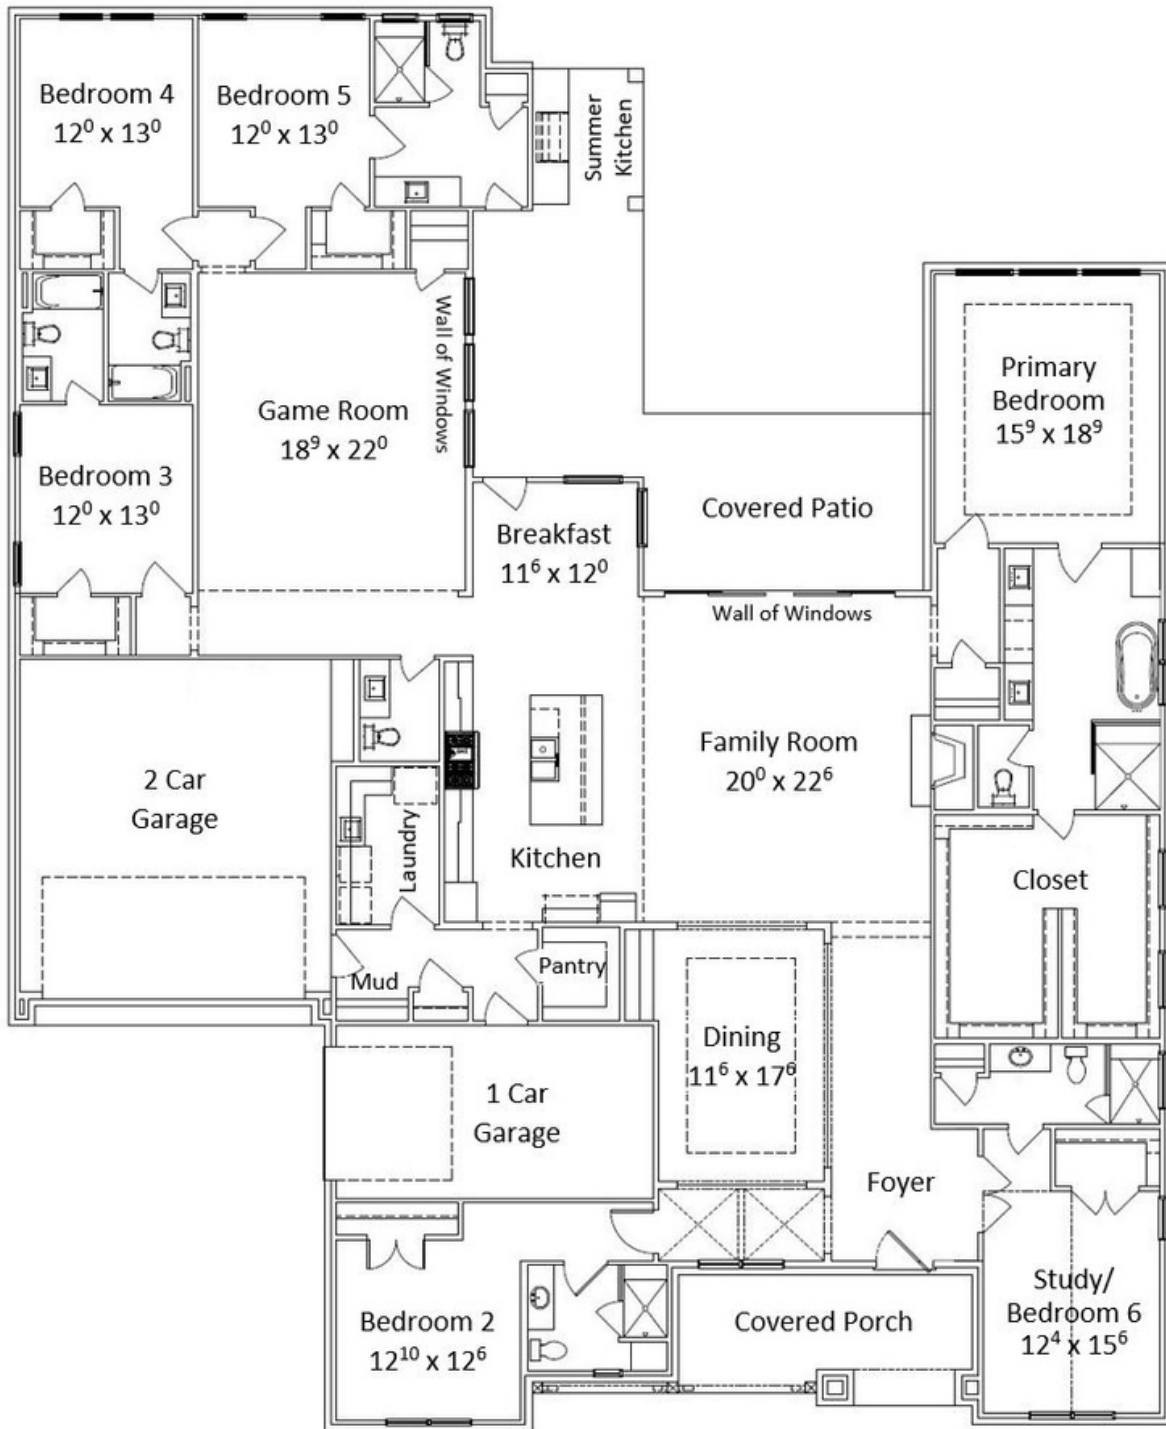

4,828 SQUARE FEET ON A 90' WIDE HOMESITE

- Jamestown's model home, a one story home with 5 to 6 bedrooms, 6.5 bathrooms and a split 3 car garage
- Spacious covered front porch
- Groin vault ceiling detail in gallery at the front of the home
- Extra large dining room with a built-in butler's pantry
- Great room with 14' high ceiling and sliding doors to the covered back porch
- Kitchen with high-end stainless appliances and custom cabinetry
- Primary suite with spa-like amenities including a soaking tub and extra-large shower
- Primary closet with separate sides and ample storage space
- Mudroom conveniently located near the garages
- Huge gameroom located near 3 secondary bedrooms
- Wrap around covered back porch, complete with a **pool** and summer kitchen

Steve Powers

STEVE.POWERS@JAMESTOWNSTATEHOMES.COM

713-545-7082

1902 Royal Oak Dr. Missouri City, TX 77459

4828 Square Feet

All Plans Copyrighted and subject to change. Room dimensions are approximate.