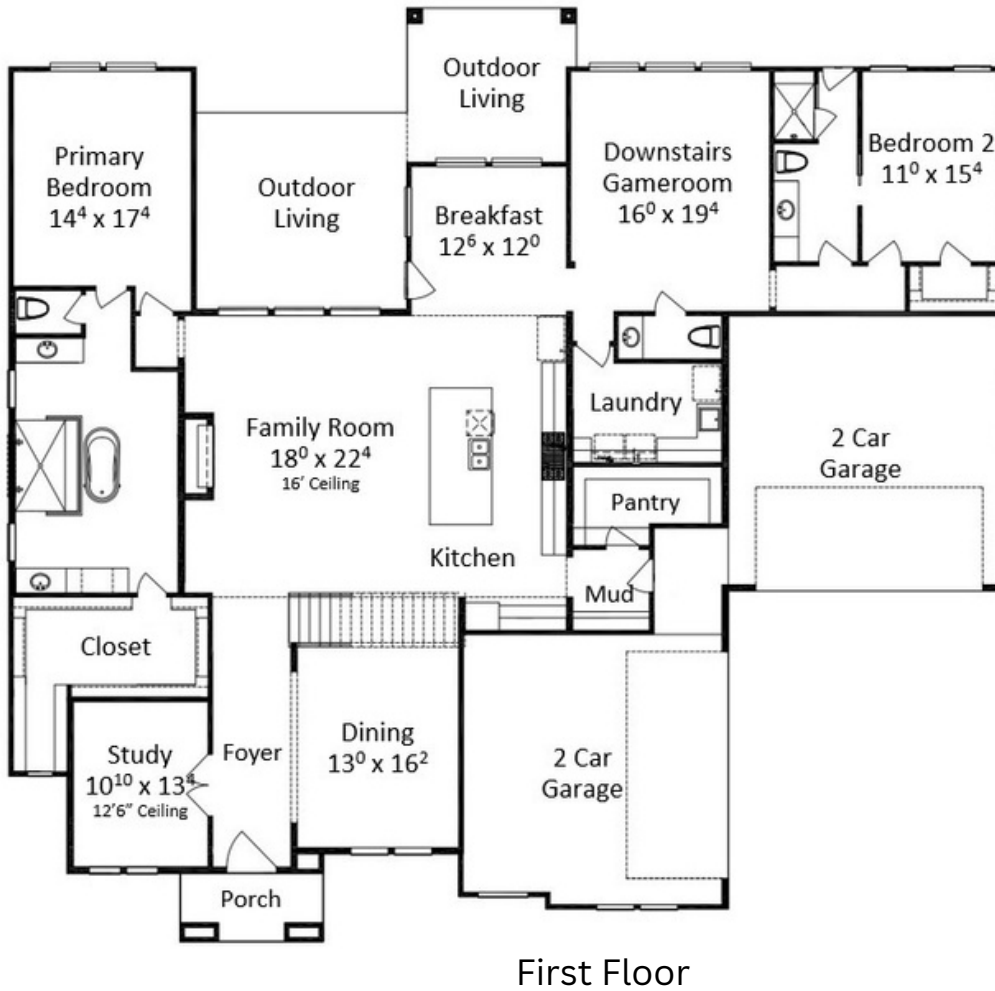

5,416 SQUARE FEET ON A 13,895 SQ. FT. LOT

- Modern Mediterranean design with 5 bedrooms, 5.5 baths and a split 4 car garage
- Spacious family room with 16' ceiling and a wall of windows that look onto the back yard
- Kitchen with 48" Jennair range top, large island and a butler's pantry area
- Covered outdoor living with two zones for dining and seating
- Downstairs and upstairs gamerooms
- Primary and a guest suite downstairs
- Primary bath with a "car wash" shower, separate vanities and a large closet
- Upstairs gameroom has an adjacent flex room
- 3 bedrooms up with ensuite baths and walk in closets
- Huge backyard with plenty of space for a pool and more!

Steve Powers

STEVE.POWERS@JAMESTOWNSTATEHOMES.COM

713-545-7082

10131 Regatta Shore Missouri City, TX 77459

5416 Square Feet

All Plans Copyrighted and subject to change. Room dimensions are approximate.