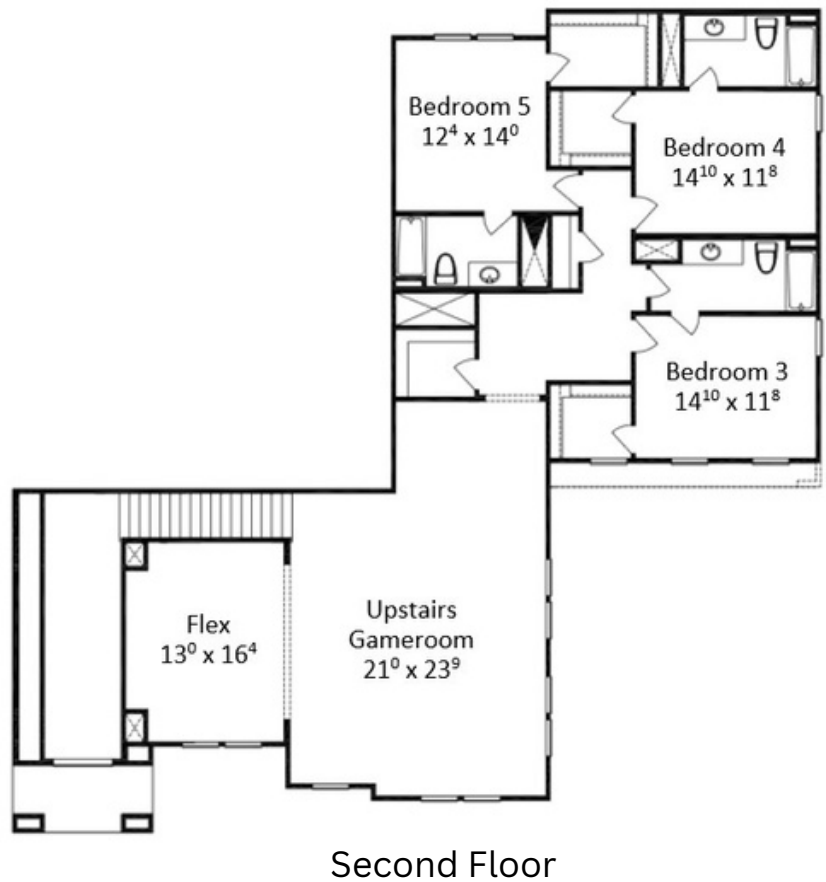

5,416 SQUARE FEET ON A 13,895 SQ. FT. LOT

- Modern Mediterranean design with 5 bedrooms, 5.5 baths and a split 4 car garage
- Spacious family room with 16' ceiling and a wall of windows that look onto the back yard
- Kitchen with 48" Jennair range top, large island and a butler's pantry area
- Covered outdoor living with two zones for dining and seating
- Downstairs and upstairs gamerooms
- Primary and a guest suite downstairs
- Primary bath with a "car wash" shower, separate vanities and a large closet
- Upstairs gameroom has an adjacent flex room
- 3 bedrooms up with ensuite baths and walk in closets
- Huge backyard with plenty of space for a pool and more!

Steve Powers

STEVE.POWERS@JAMESTOWNSTATEHOMES.COM

713-545-7082

10131 Regatta Shore Missouri City, TX 77459

5416 Square Feet

All Plans Copyrighted and subject to change. Room dimensions are approximate.