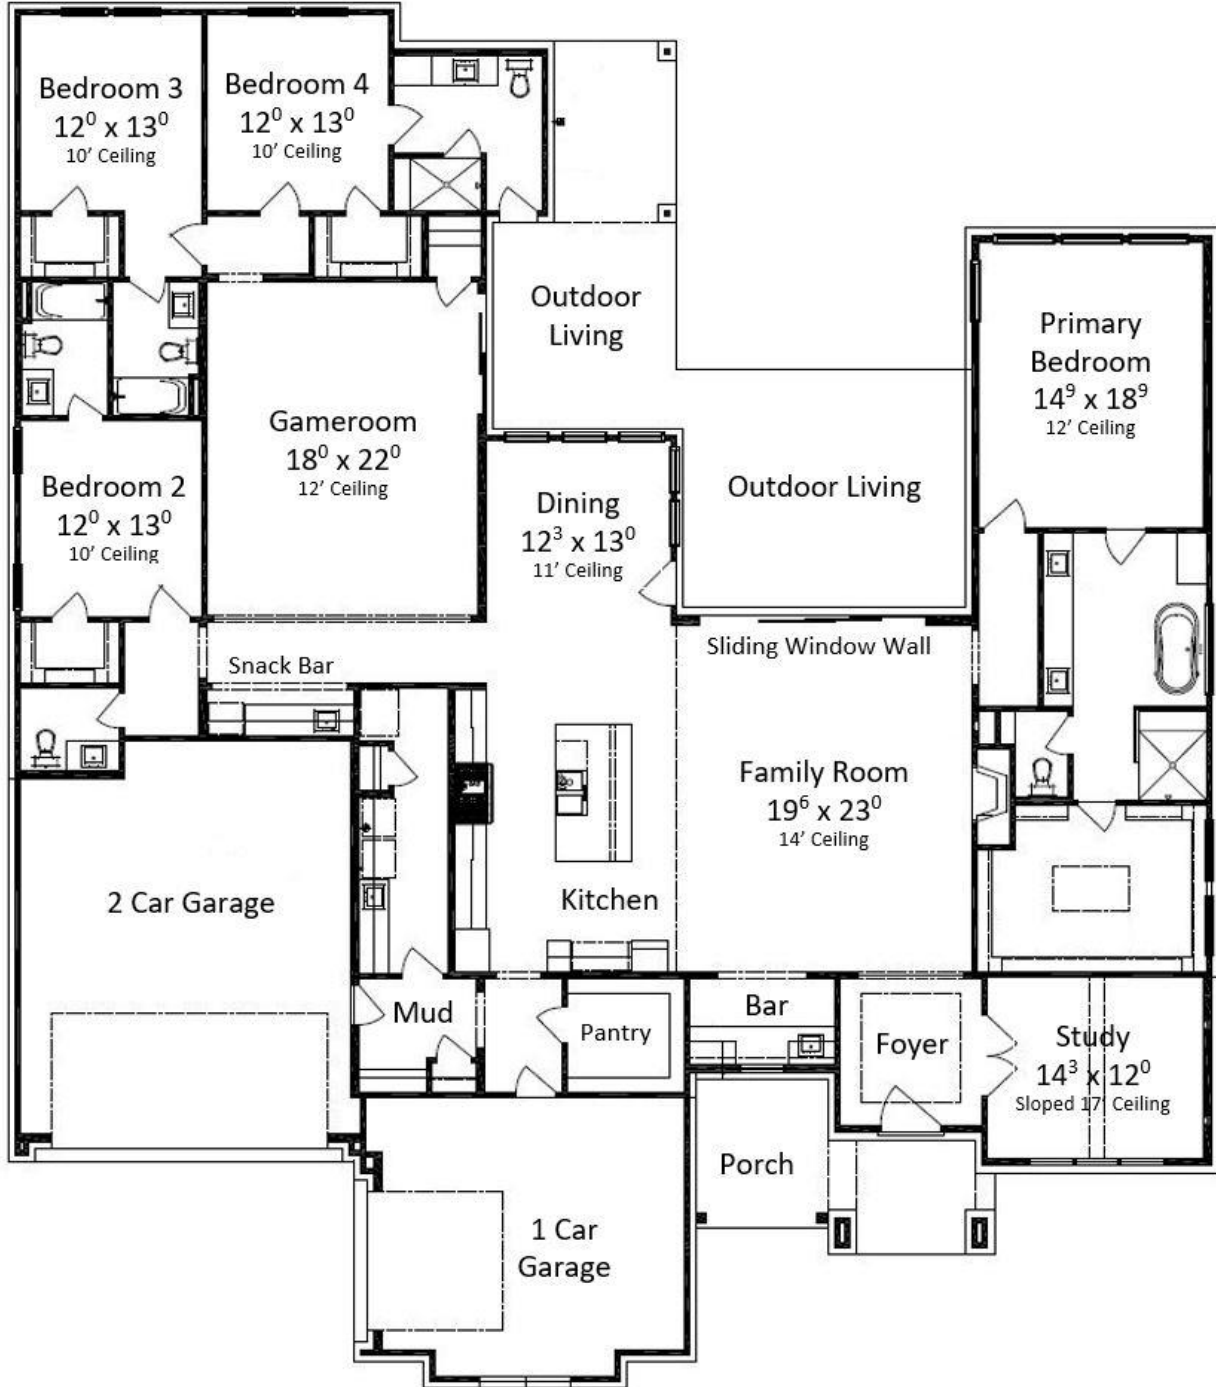

# Sienna

10135 Regatta Shore  
4,047 Square Foot Home on a 14,342 Square Foot Lot

- 4 bedrooms, 4.5 baths and a split 3 car garage
- Inviting entry with a wide front porch
- Study with cathedral ceiling to 17' high
- Spacious family room with a sliding window wall that opens to the outdoor living space
- Espresso bar located near the family room and kitchen
- Dining room at the back of the home, with views of the backyard
- Gameroom with a snack bar
- Primary suite located on its own wing of the home, complete with a soaking tub, oversized shower and a closet with a packing station.
- 3 additional bedrooms, each with walk-in closets and full bathrooms

# 10135 Regatta Shore Missouri City, TX 77459

4,047 Sq. Ft.

Estimated Late

Summer Completion

All Plans Copyrighted and subject to change  
Dimensions are approximate..