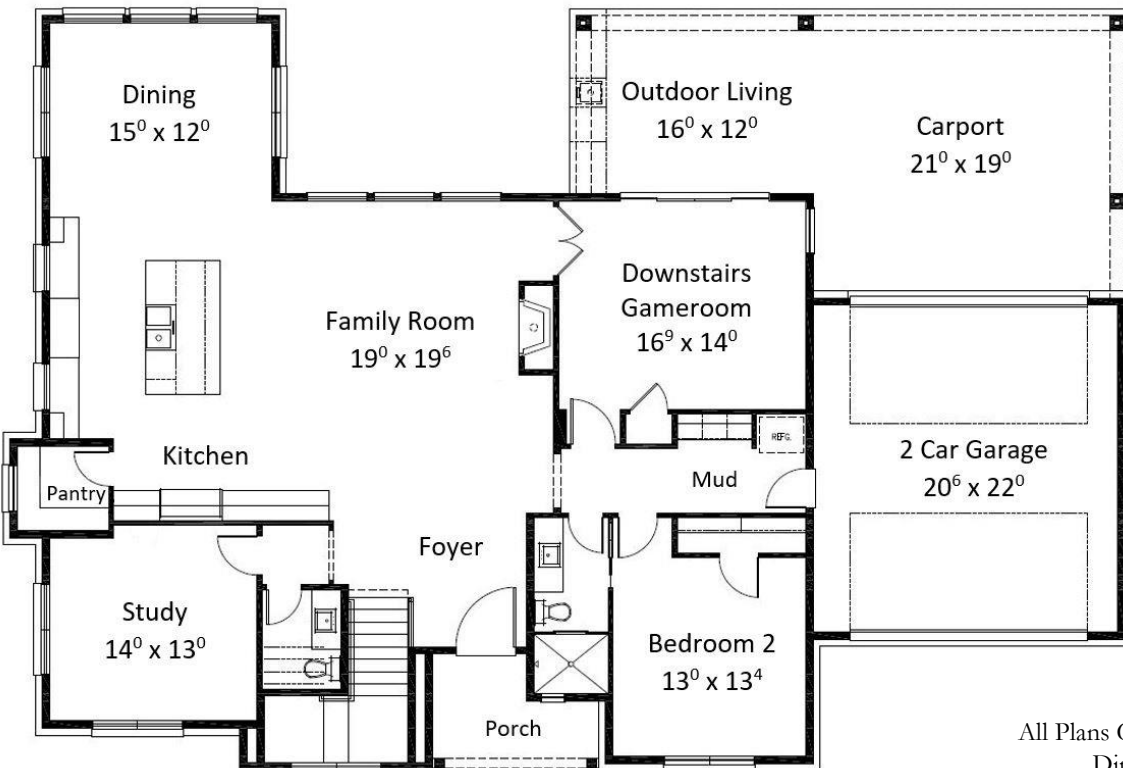

11701 Spriggs Way
Houston, TX 77024

4,696 Sq. Ft.
Est. Fall Completion

All Plans Copyrighted and subject to change
Dimensions are approximate..