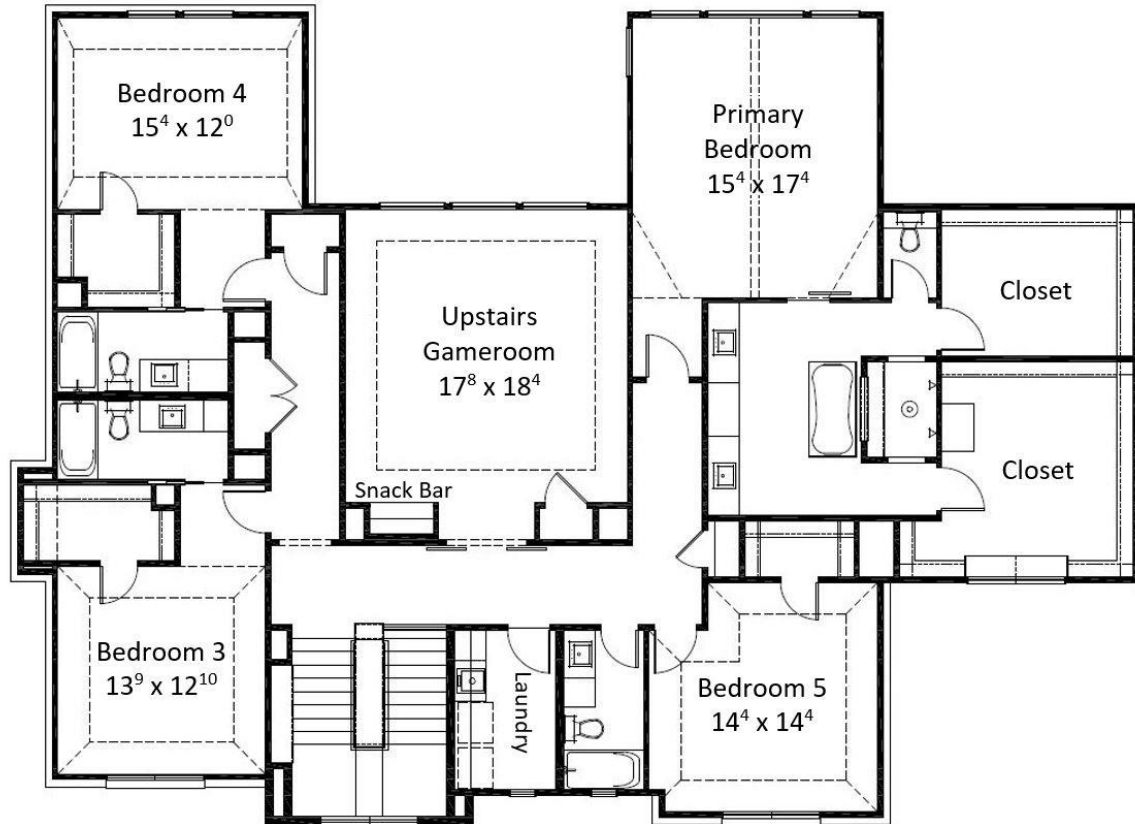

11701 Spriggs Way
Houston, TX 77024

4,696 Sq. Ft.
Est. Fall Completion

All Plans Copyrighted and subject to change
Dimensions are approximate..