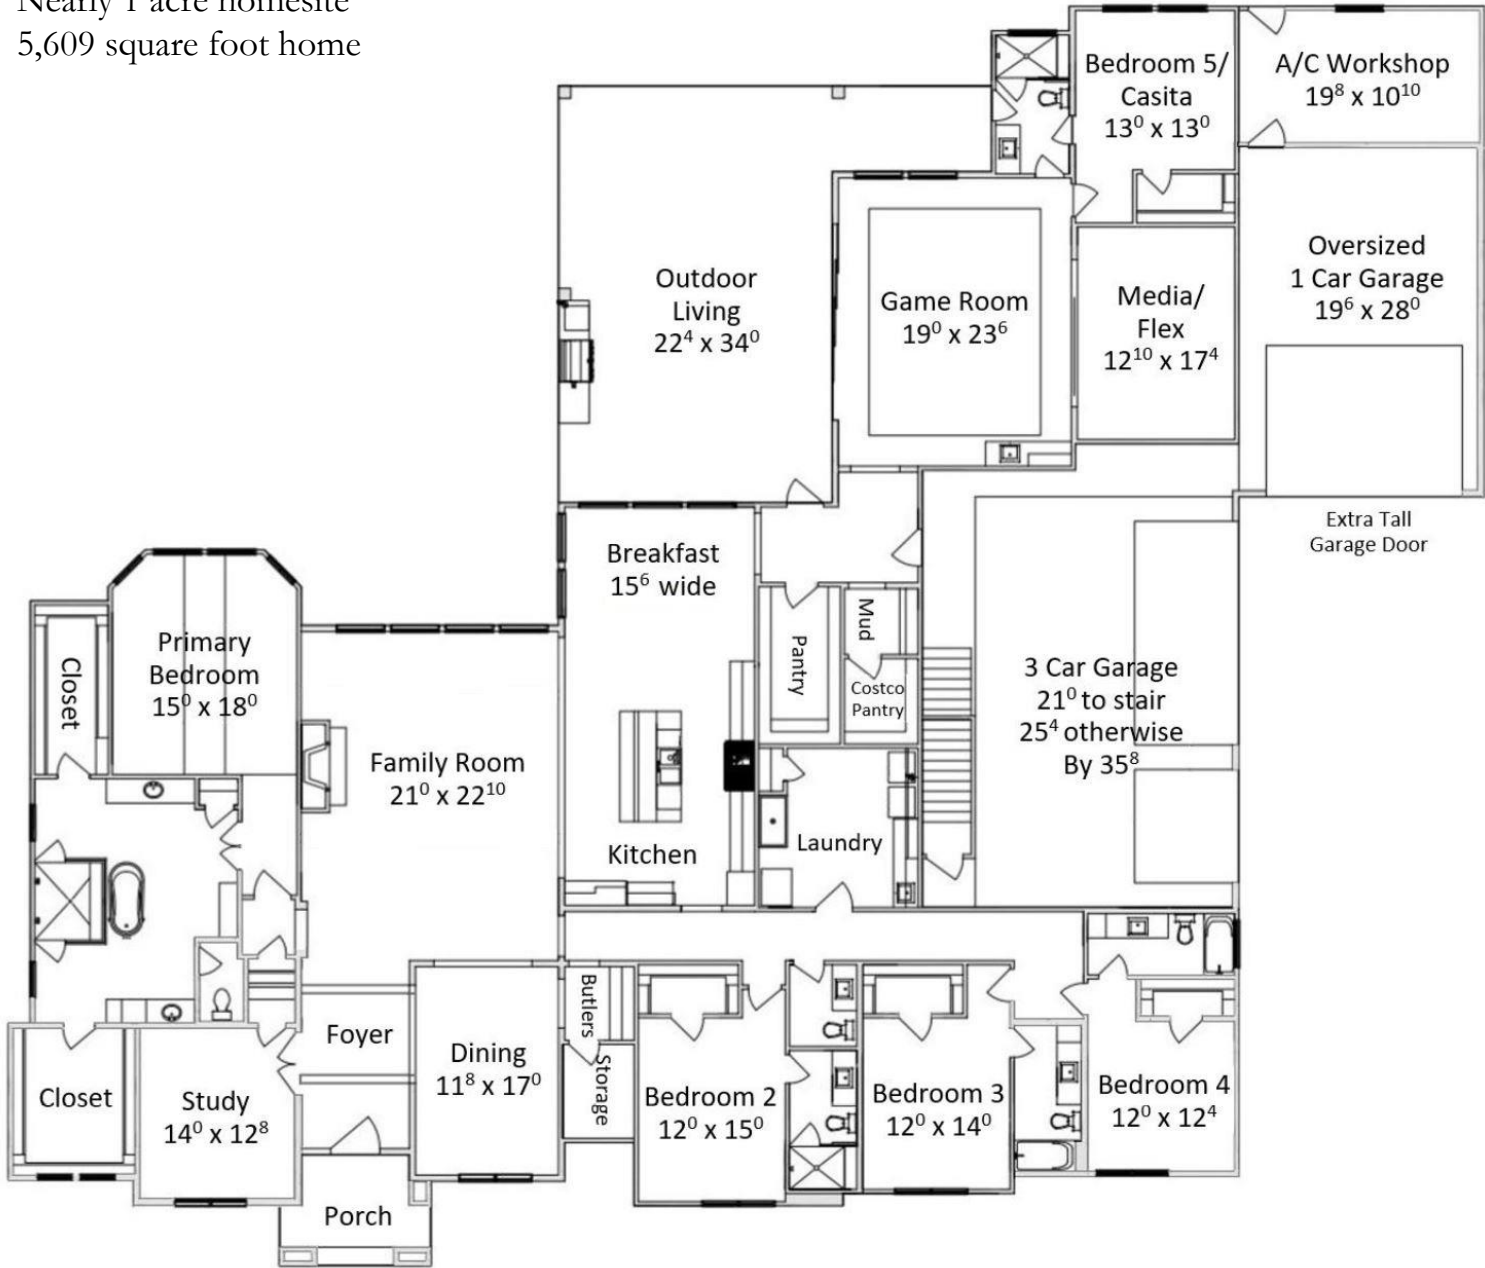

# Willowcreek Ranch

29 Sacred Haven Circle, Tomball TX 77377  
5,609 square feet on a nearly 1 acre homesite

- Foyer with a beamed ceiling that opens to the family room, study and dining room
- The dining room features a cleverly located butler's pantry plus a storage room that can be used to store linens, china or silver.
- The expansive family room (21' by 22'10") is open to the huge kitchen and breakfast room
- Located in its own wing of the home, the primary bedroom offers privacy to the homeowners. The primary bath features his and hers sides, with spacious vanities, a double-sided shower and separate closets.
- This amazing home features an entertainment zone with a game room, media/flex room and a massive outdoor living space with a summer kitchen.
- The game room has a wall of windows that opens to the outdoor living
- 5 bedrooms total, with 3 of the bedrooms at the front of the home—perfect for an extra study or a home gym.
- One of the secondary bedrooms is located at the back, and it can double as a pool casita.
- Split 4 car oversized garage plus air-conditioned workshop

# Willowcreek Ranch

29 Sacred Haven Circle

Nearly 1 acre homesite  
5,609 square foot home

We build on your lot in Tomball  
and surrounding areas!

All Plans Copyrighted and subject to change.  
Room dimensions are approximate.