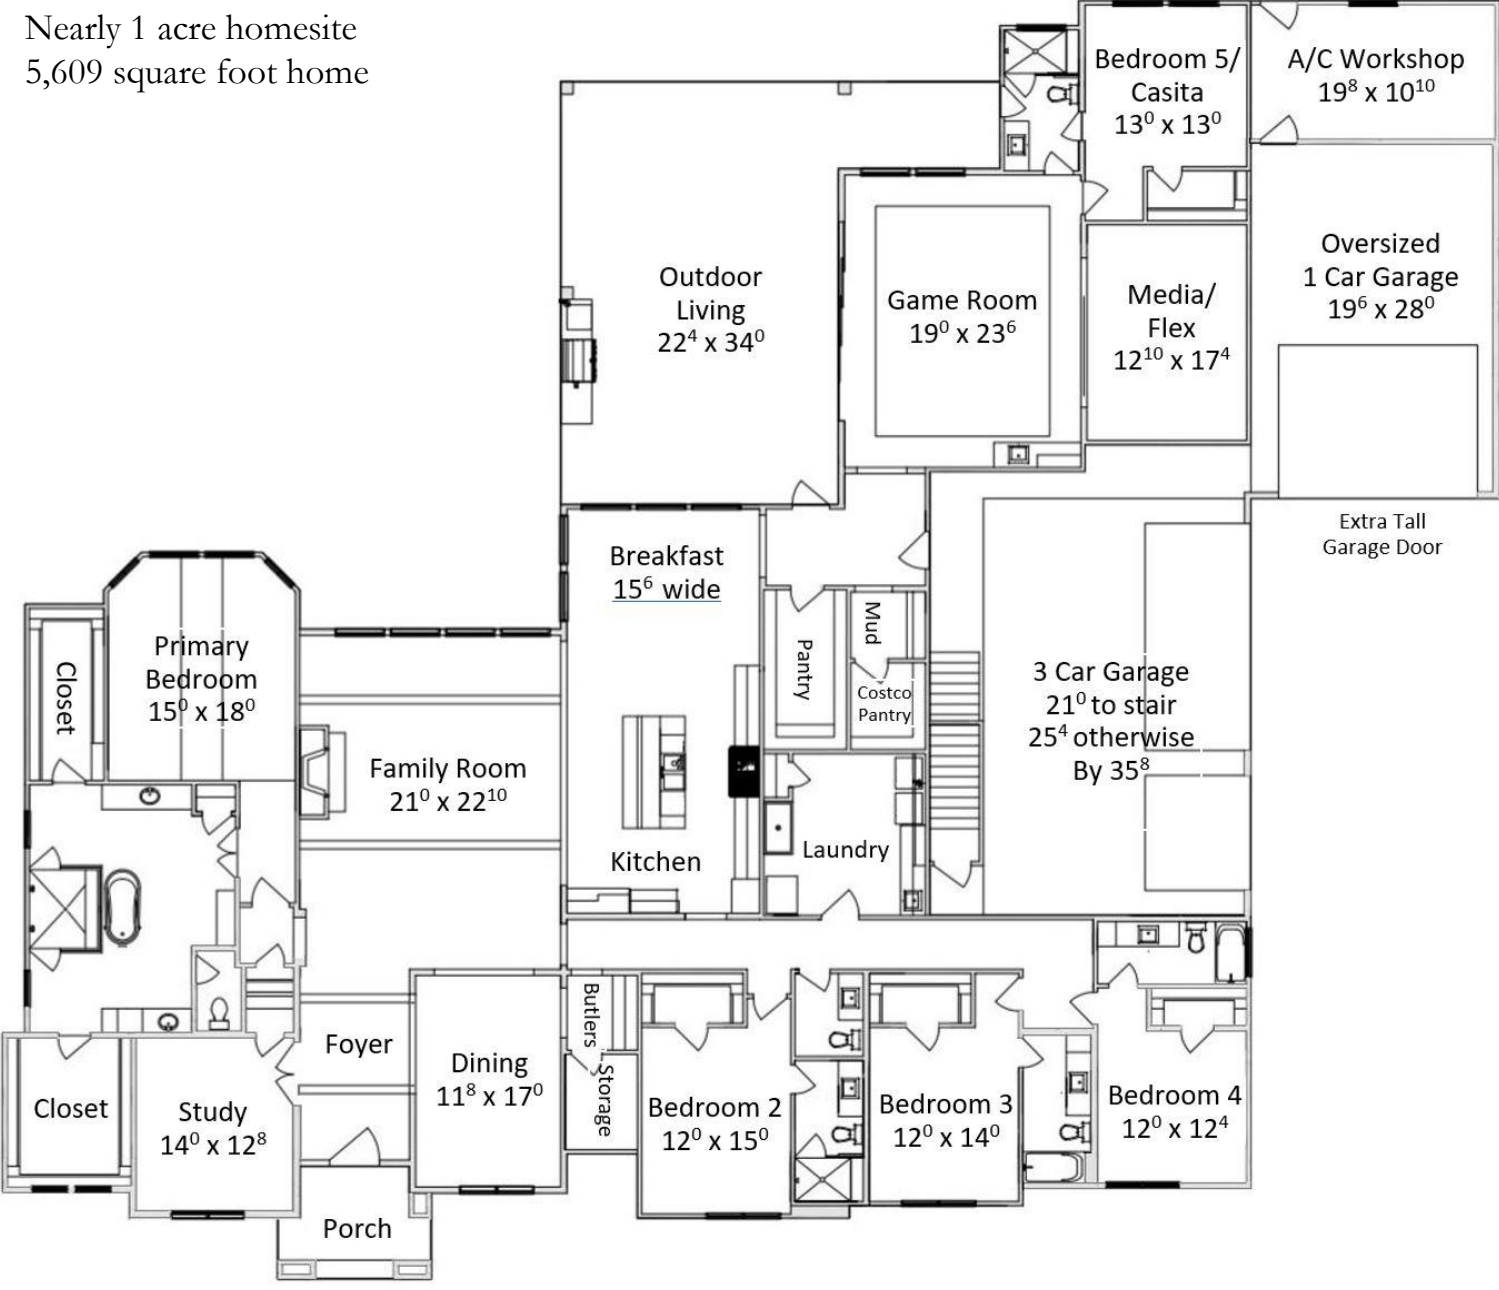

# Willowcreek Ranch

29 Sacred Haven Circle, Tomball TX 77377  
5,609 square feet on a nearly 1 acre homesite

- Impressive stone and stucco exterior
- Foyer with a beamed ceiling that opens to the family room, study and dining room
- The dining room features a cleverly located butler's pantry plus a storage room that can be used to store linens, china or silver.
- The expansive family room (21' by 22'10") is open to the huge kitchen and breakfast room
- Located in its own wing of the home, the primary bedroom offers privacy to the homeowners. The primary bath features his and hers sides, with spacious vanities, a double-sided shower and separate closets.
- This amazing home features an entertainment zone with a game room, media/flex room and a massive outdoor living space with a summer kitchen.
- The game room has a wall of windows that opens to the outdoor living
- The home offers 4 secondary bedrooms. 3 of the bedrooms are located at the front of the home, while the 4<sup>th</sup> is located at the back and can double as a pool casita.
- Split 4 car oversized garage plus air-conditioned workshop

# Willowcreek Ranch

29 Sacred Haven Circle

Nearly 1 acre homesite  
5,609 square foot home

We build on your lot in Tomball and surrounding areas!

All Plans Copyrighted and subject to change.  
Room dimensions are approximate.