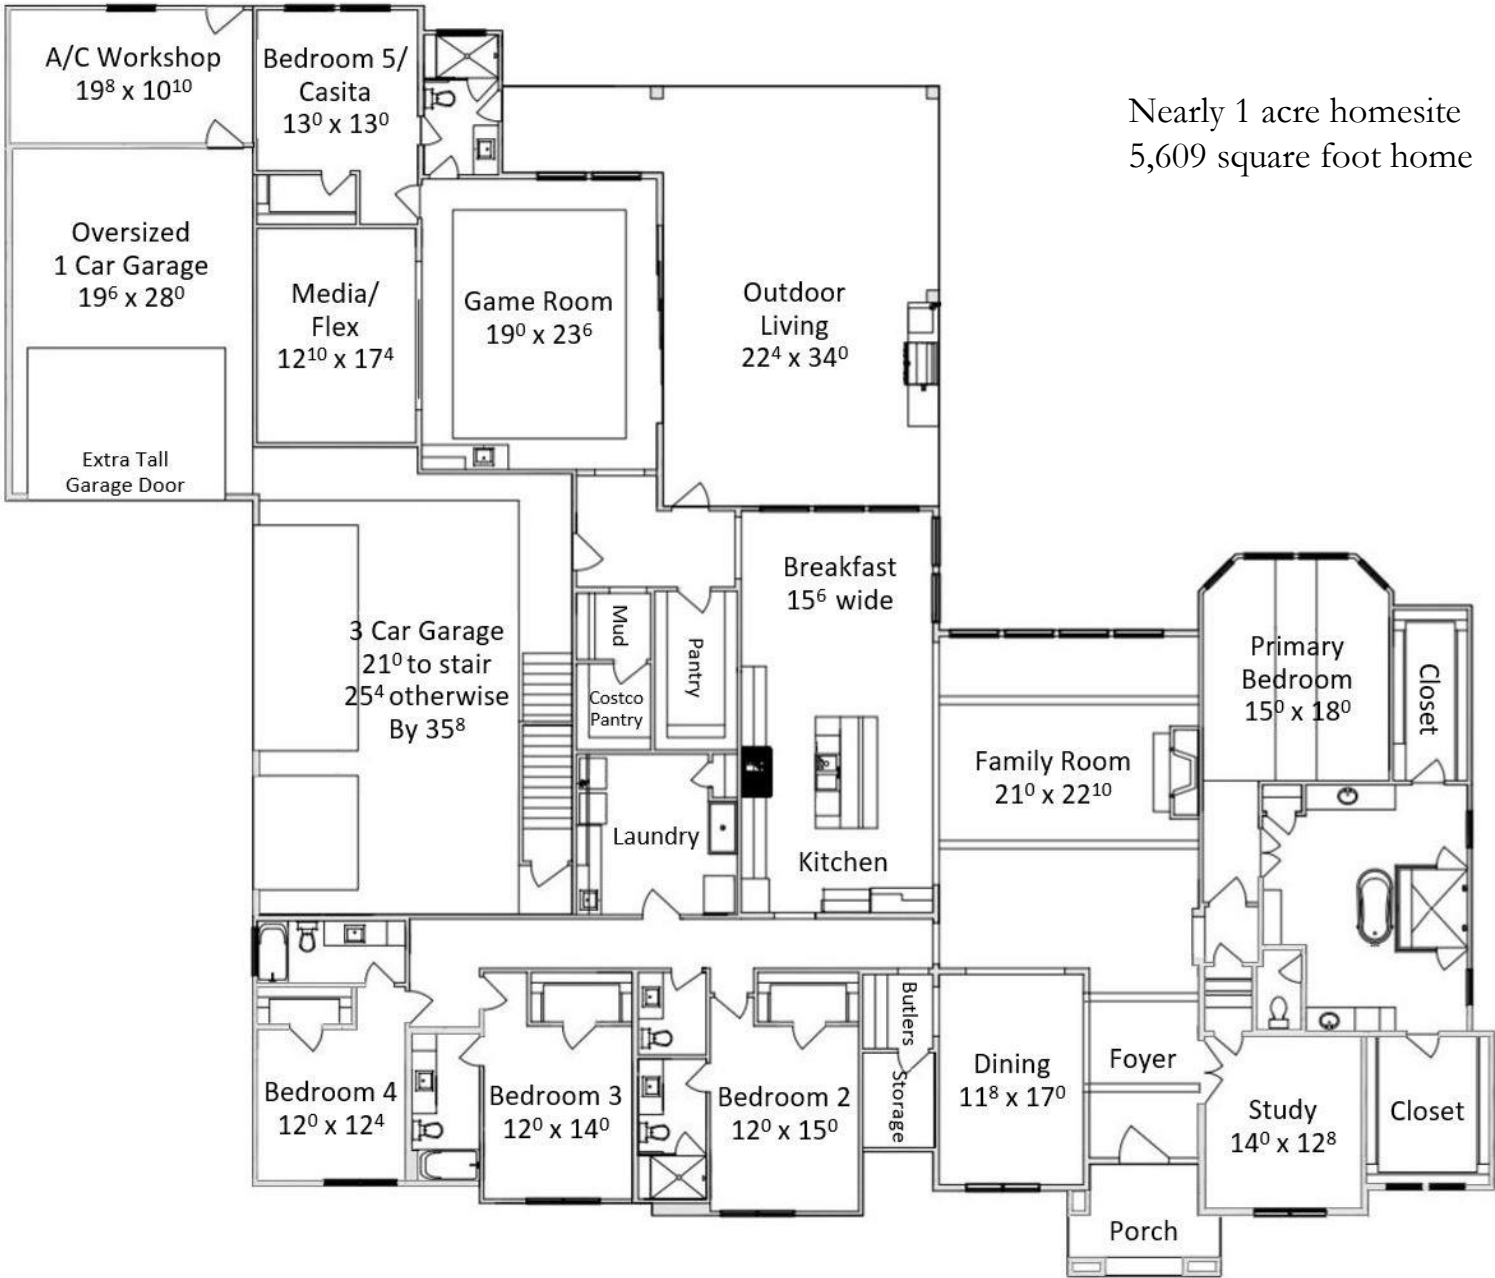

# Willowcreek Ranch

29 Sacred Haven Circle, Tomball TX 77377  
5,609 square feet on a nearly 1 acre homesite

- Impressive stone and stucco exterior
- Foyer with a beamed ceiling that opens to the family room, study and dining room
- The dining room features a cleverly located butler's pantry plus a storage room that can be used to store linens, china or silver.
- The expansive family room (21' by 22'10") is open to the huge kitchen and breakfast room
- Located in its own wing of the home, the primary bedroom offers privacy to the homeowners. The primary bath features his and hers sides, with spacious vanities, a double-sided shower and separate closets.
- This amazing home features an entertainment zone with a game room, media/flex room and a massive outdoor living space with a summer kitchen.
- The game room has a wall of windows that opens to the outdoor living
- The home offers 4 secondary bedrooms. 3 of the bedrooms are located at the front of the home, while the 4<sup>th</sup> is located at the back and can double as a pool casita.
- Split 4 car oversized garage plus air-conditioned workshop

# Willowcreek Ranch

29 Sacred Haven Circle

Nearly 1 acre homesite  
5,609 square foot home

We build on your lot in Tomball and surrounding areas!

All Plans Copyrighted and subject to change.  
Room dimensions are approximate.