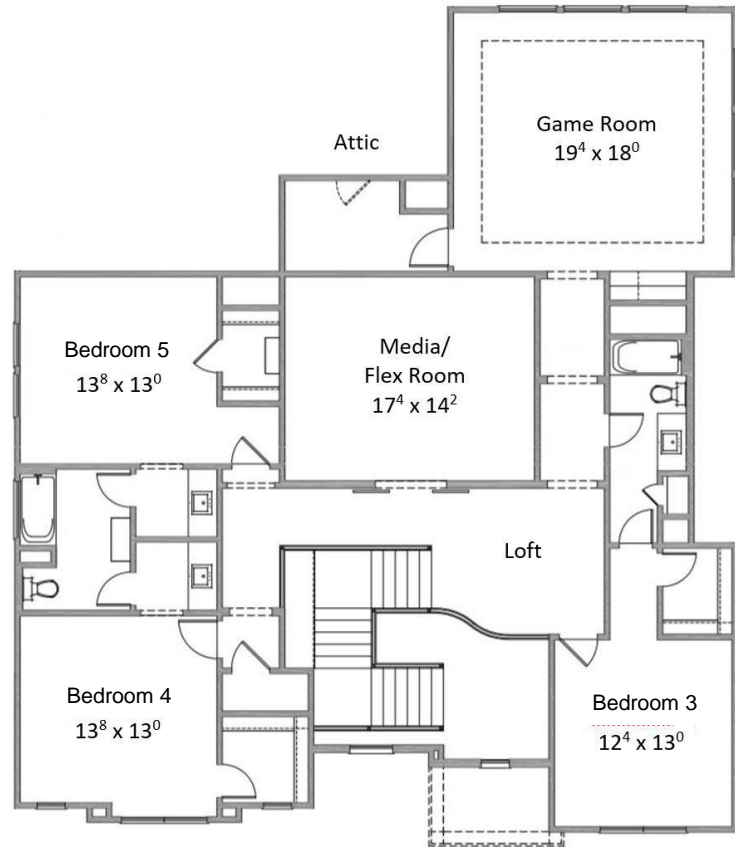

# 1502 Cheshire Lane Houston, TX 77018

4,650 sq. ft.

First Floor Plan

Second Floor Plan

All Plans Copyrighted and subject to change  
Dimensions are approximate..

731 W. 16<sup>th</sup> St., Houston, TX 77008  
www.JamestownEstateHomes.com