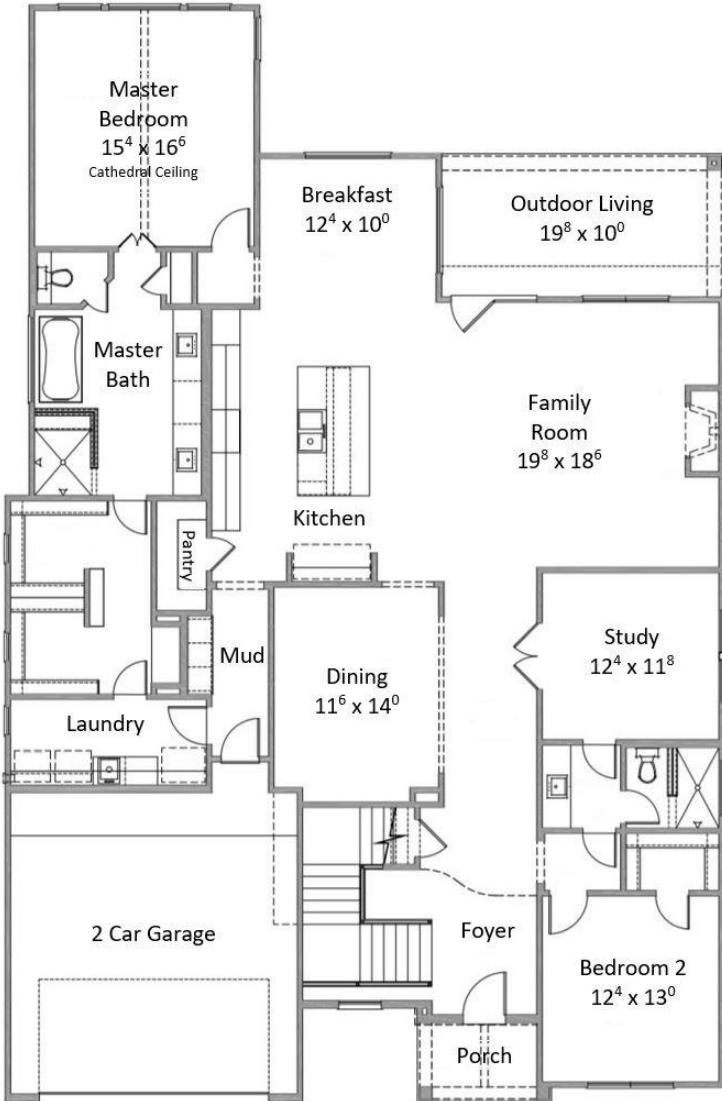

# 1502 Cheshire Lane Houston, TX 77018

4,650 sq. ft.

First Floor Plan

Second Floor Plan

All Plans Copyrighted and subject to change  
Dimensions are approximate..

731 W. 16<sup>th</sup> St., Houston, TX 77008  
www.JamestownEstateHomes.com