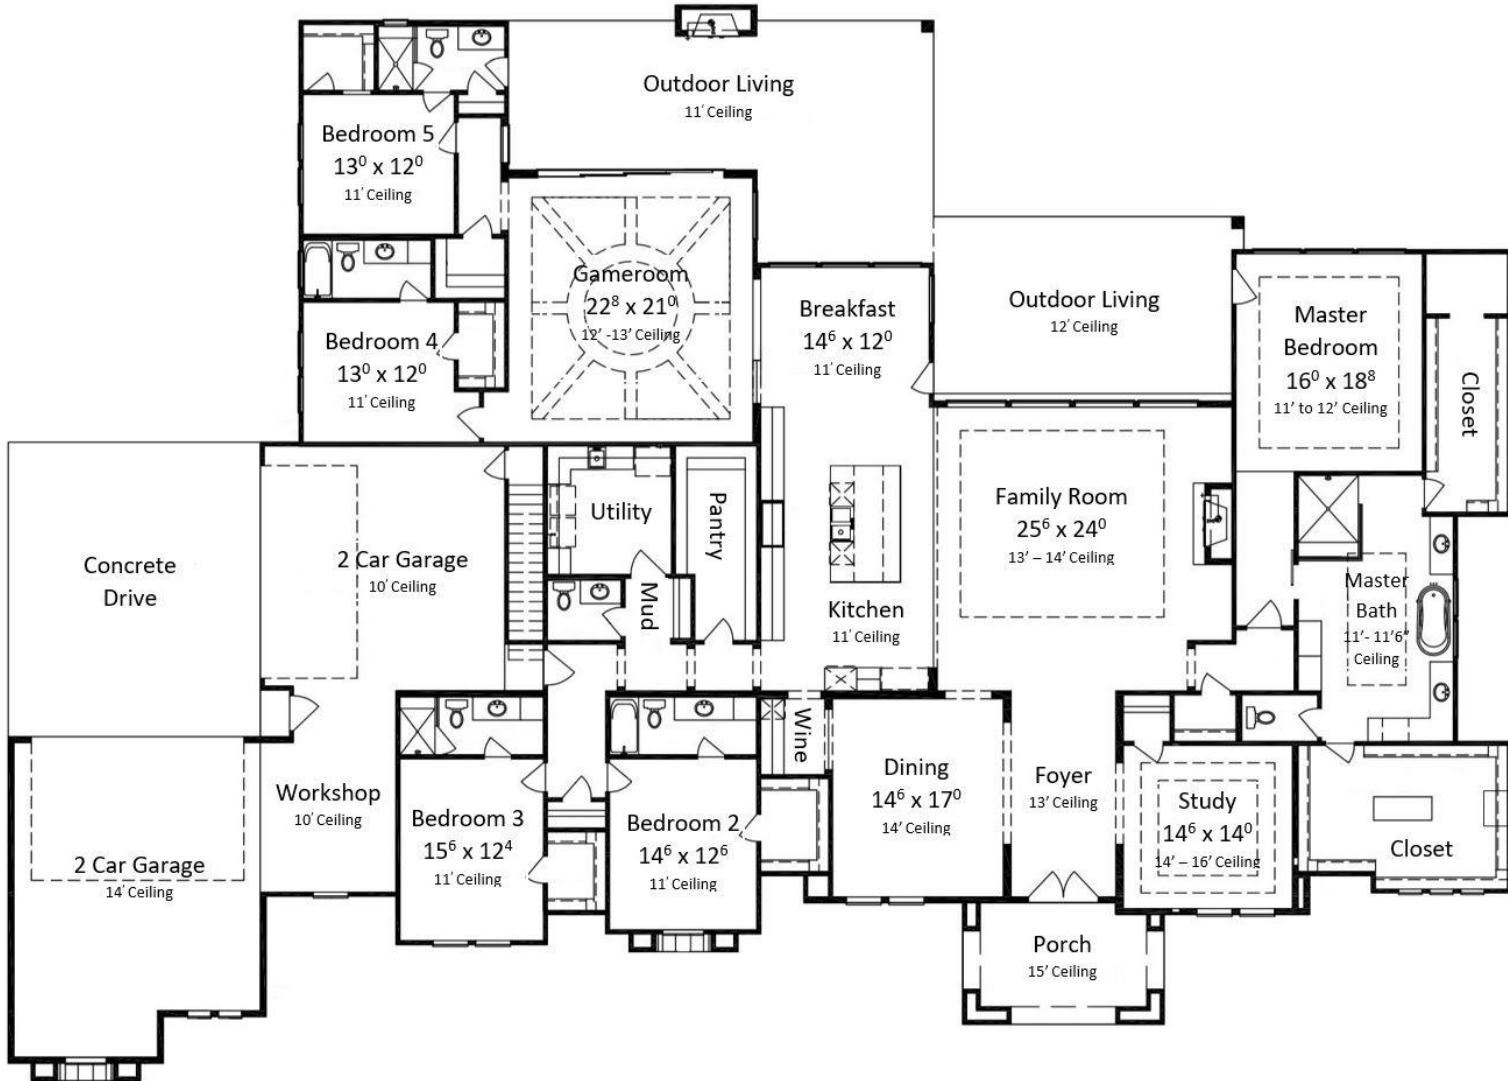

Willowcreek Ranch

9 Little Sorrell Court

1 acre homesite
5367 square feet

All Plans Copyrighted and subject to change
Room dimensions are approximate.

Call/Text 832-296-1663 or email
Victoria.Hawes@JamestownEstateHomes.com
www.JamestownEstateHomes.com