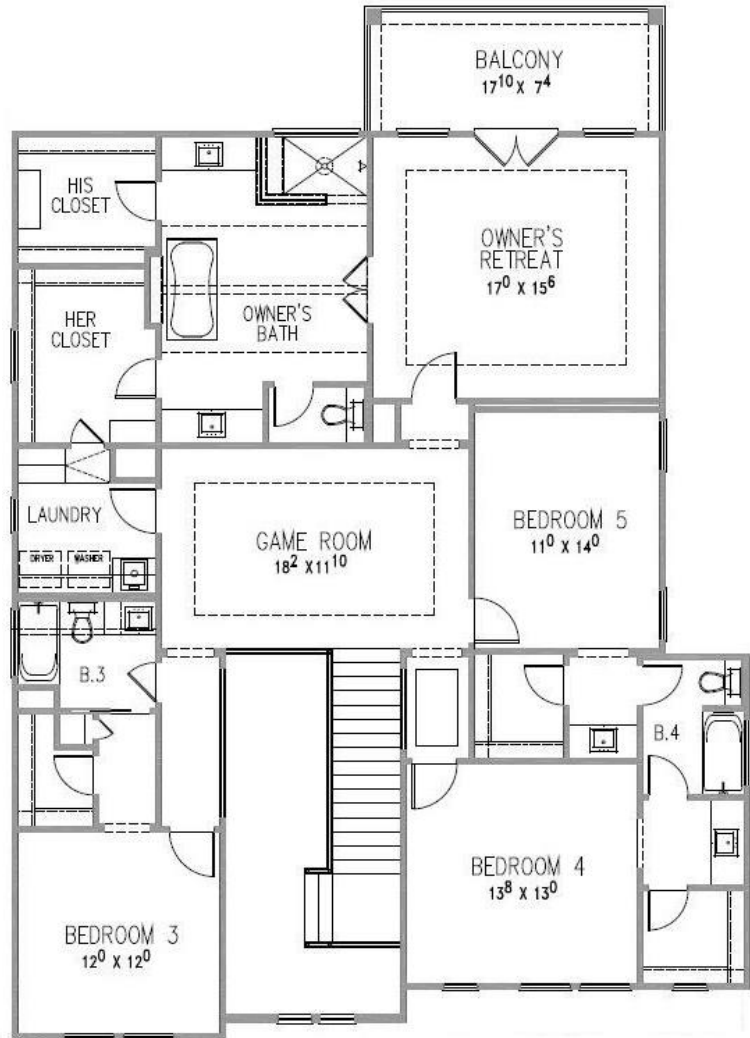

616 Redan Street

3,576 Square Ft.

First Floor Plan

Second Floor Plan