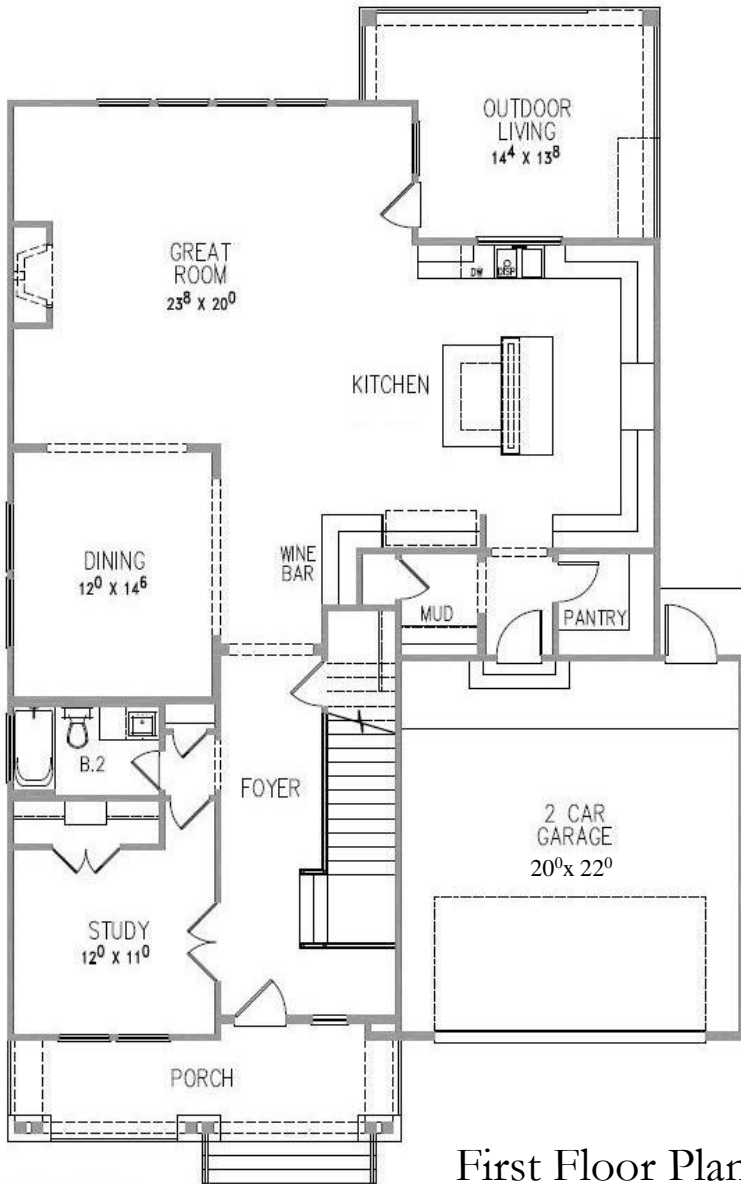

616 Redan Street

3,576 Square Ft.

First Floor Plan

Second Floor Plan