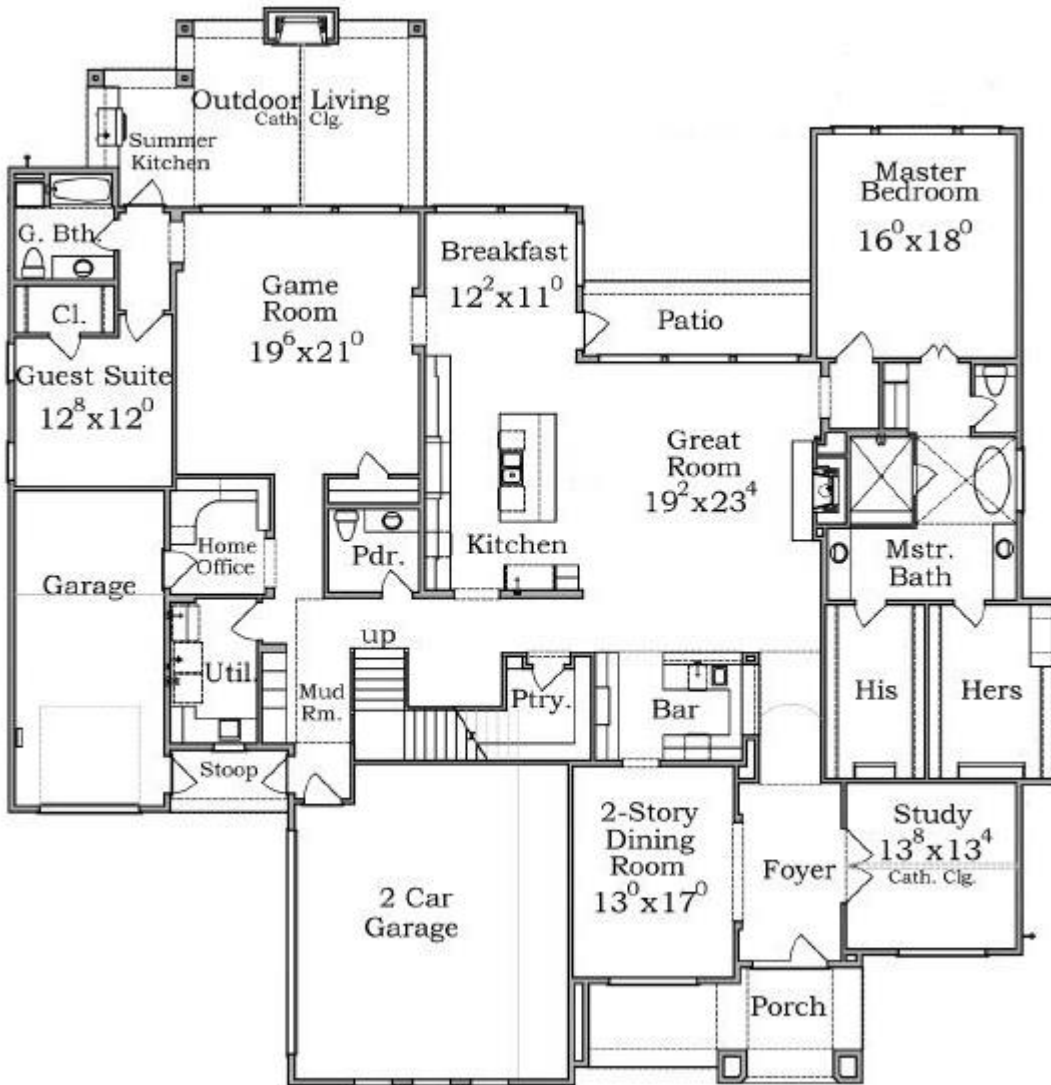

9307 Fox Bend Lane
Missouri City, TX 77459

5808 Square Feet

Second Floor Plan

First Floor Plan

All Plans Copyrighted and subject to change
Dimensions are approximate..

Call or Text (832) 558-1544
731 W. 16th St., Houston, TX 77008
www.JamestownEstateHomes.com