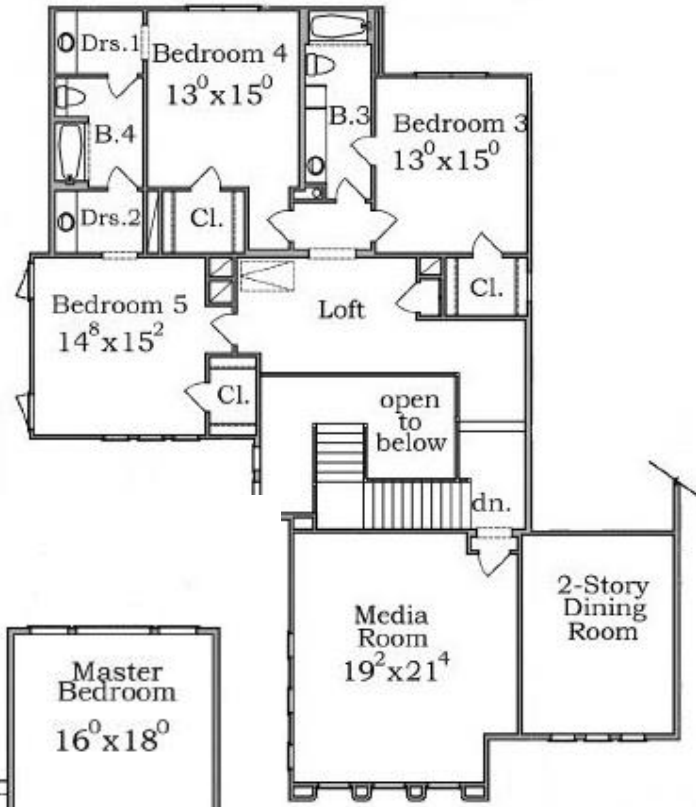

9307 Fox Bend Lane
Missouri City, TX 77459

5808 Square Feet

Second Floor Plan

First Floor Plan

All Plans Copyrighted and subject to change
Dimensions are approximate..

Call or Text (832) 558-1544
731 W. 16th St., Houston, TX 77008
www.JamestownEstateHomes.com