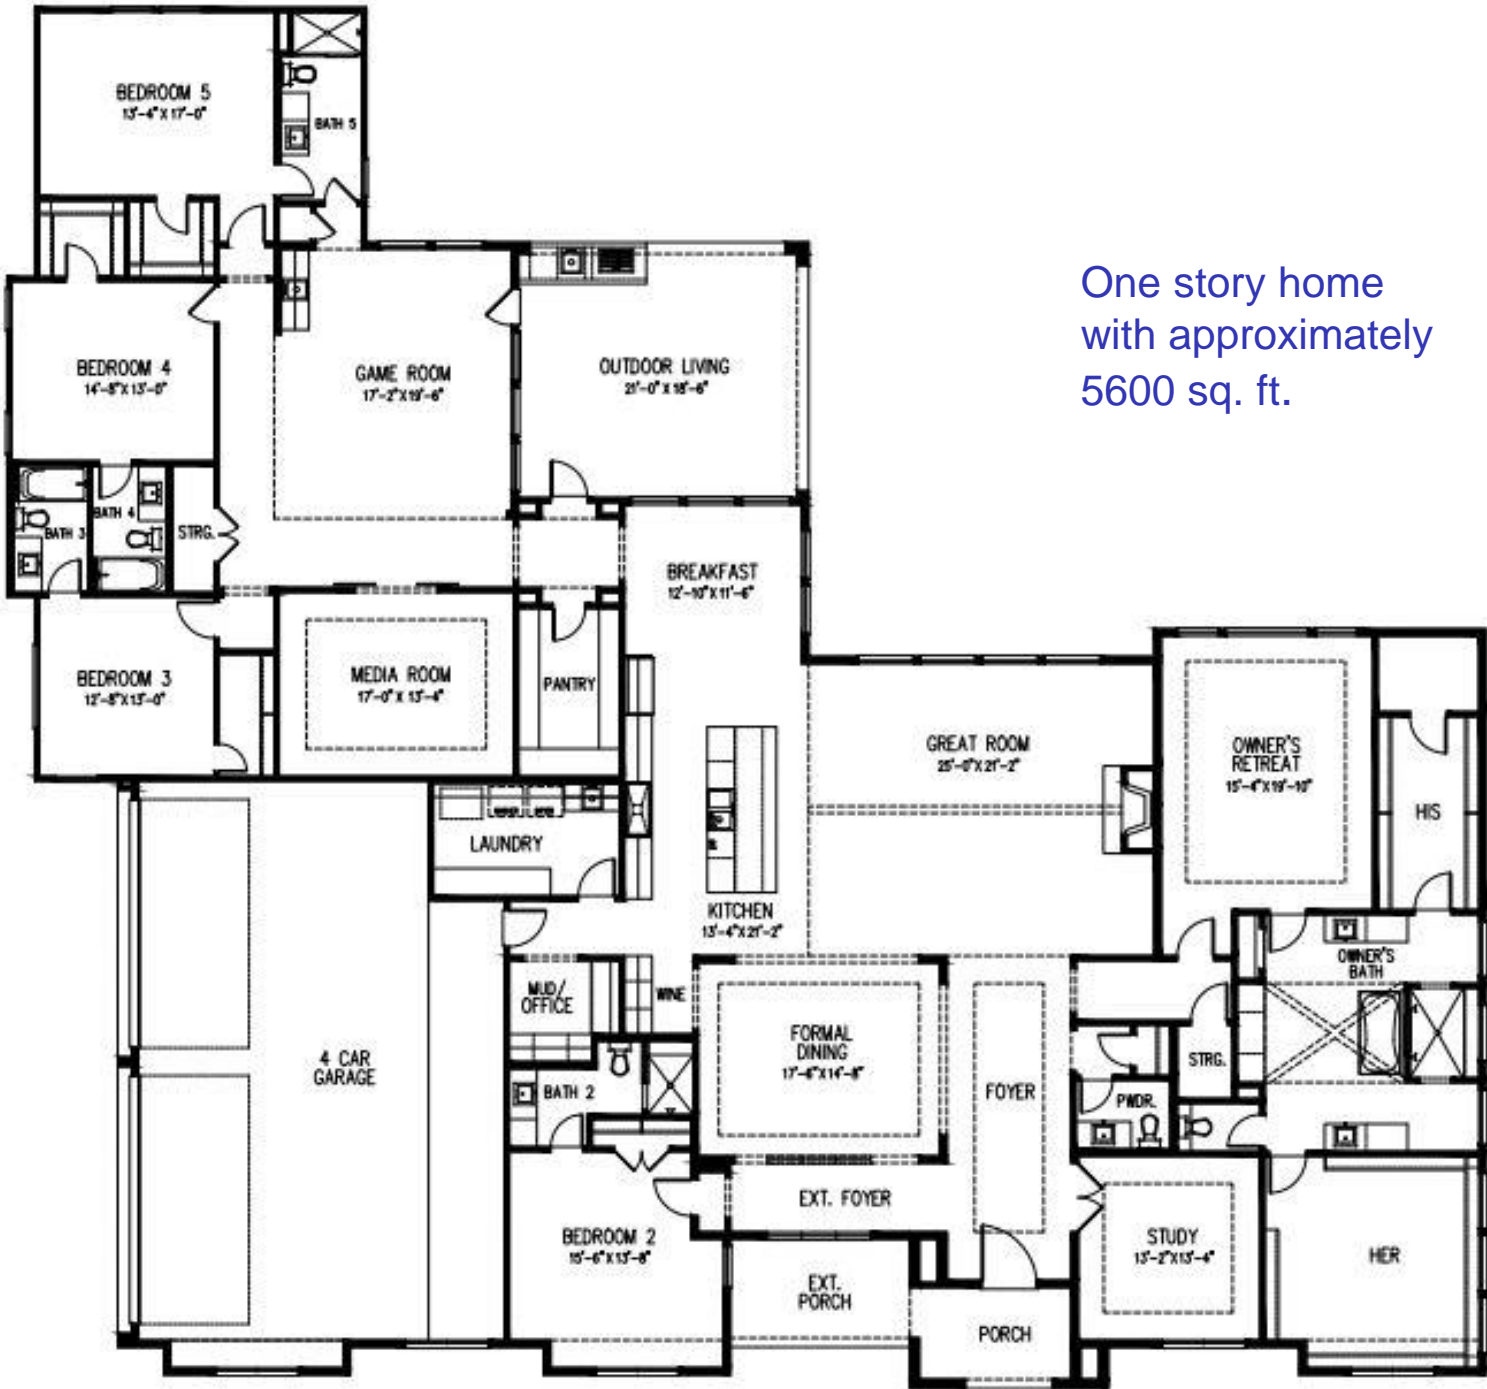

# Willowcreek Ranch

5 Little Sorrell Court

One story home  
with approximately  
5600 sq. ft.

All plans copyrighted and subject to change  
Room dimensions are approximate.

731 W. 16<sup>th</sup> St., Houston, TX 77008  
[www.JamestownEstateHomes.com](http://www.JamestownEstateHomes.com)