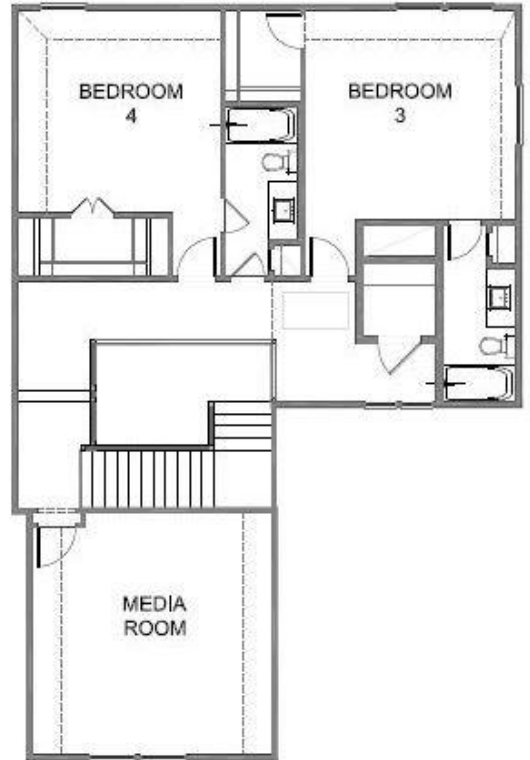

Water's Edge at Towne Lake

10223 E Rio Grande River Dr.

Second Floor Plan

First Floor Plan

All Plans copyrighted and subject to change

731 W. 16th St., Houston, TX 77008
www.JamestownEstateHomes.com