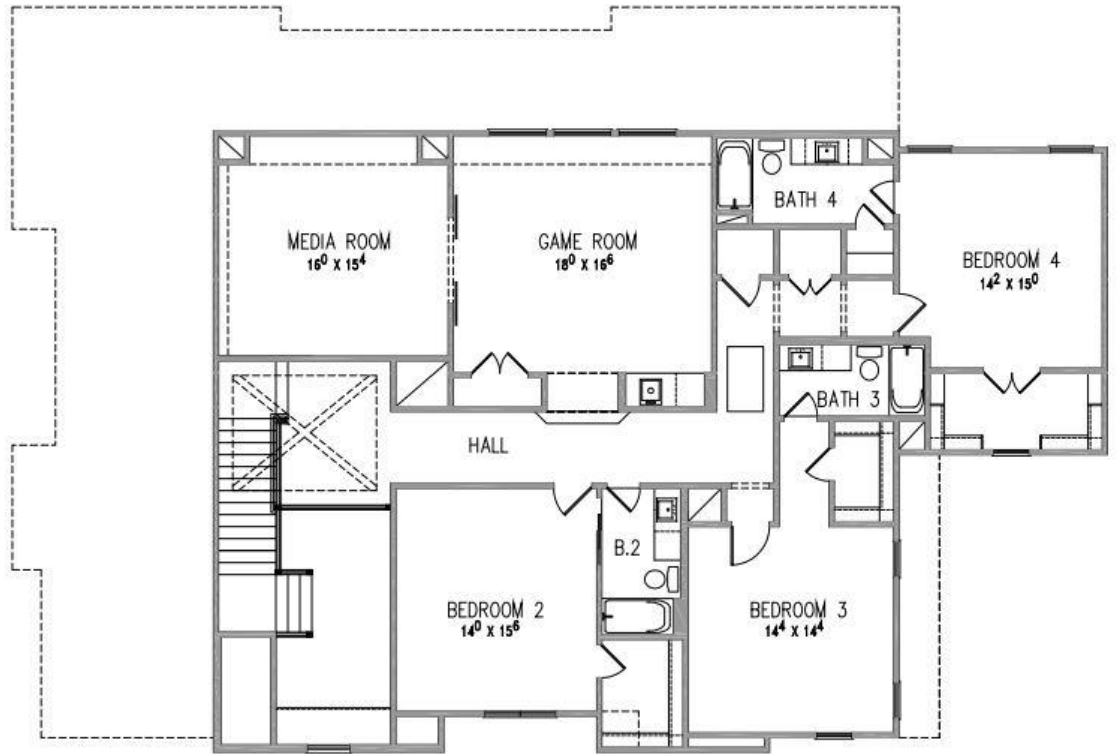

Hedwig Village

11713 Spriggs Way

Second Floor Plan

First Floor Plan

All Plans Copyrighted and subject to change.
Room dimensions are approximate.

731 W. 16th St., Houston, TX 77008
832-827-4454