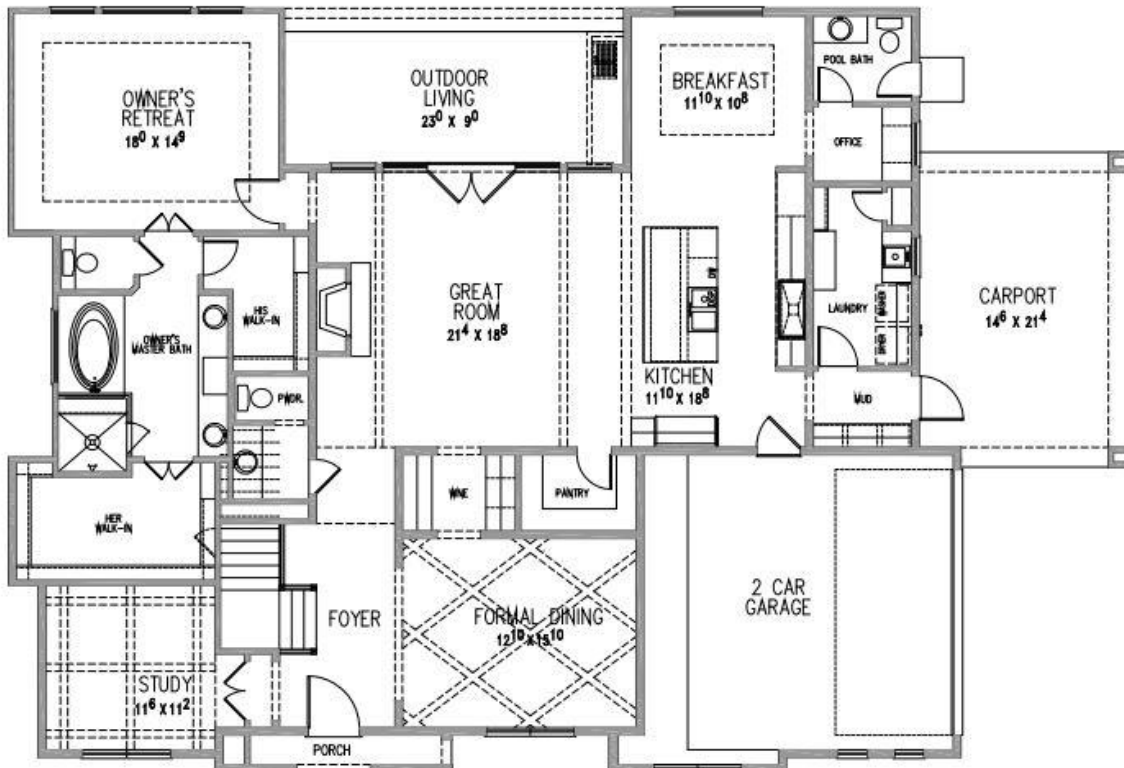

Hedwig Village

11713 Spriggs Way

Second Floor Plan

First Floor Plan

All Plans Copyrighted and subject to change.
Room dimensions are approximate.

731 W. 16th St., Houston, TX 77008
832-827-4454