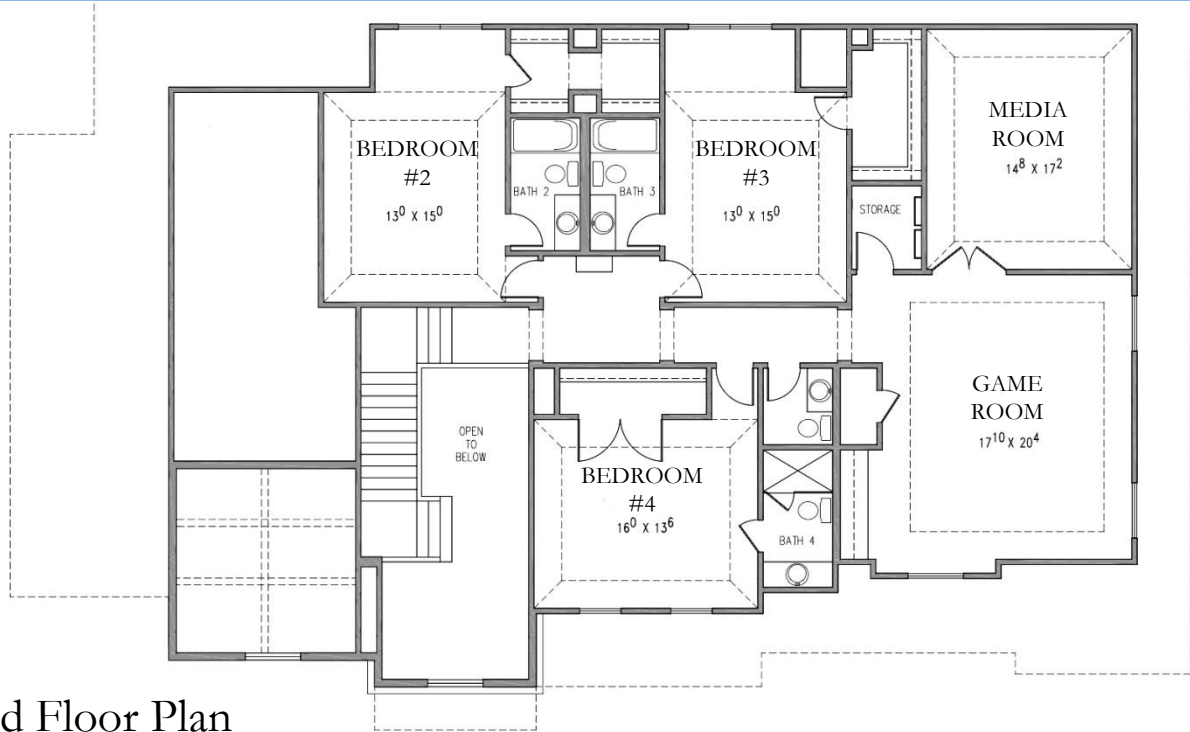

11615 Windy Lane

Second Floor Plan

First Floor Plan

All Plans Copyrighted and subject to change.
Room dimensions are approximate..

731 W. 16th St., Houston, TX 77008
Melissa Arnold 832-827-4454