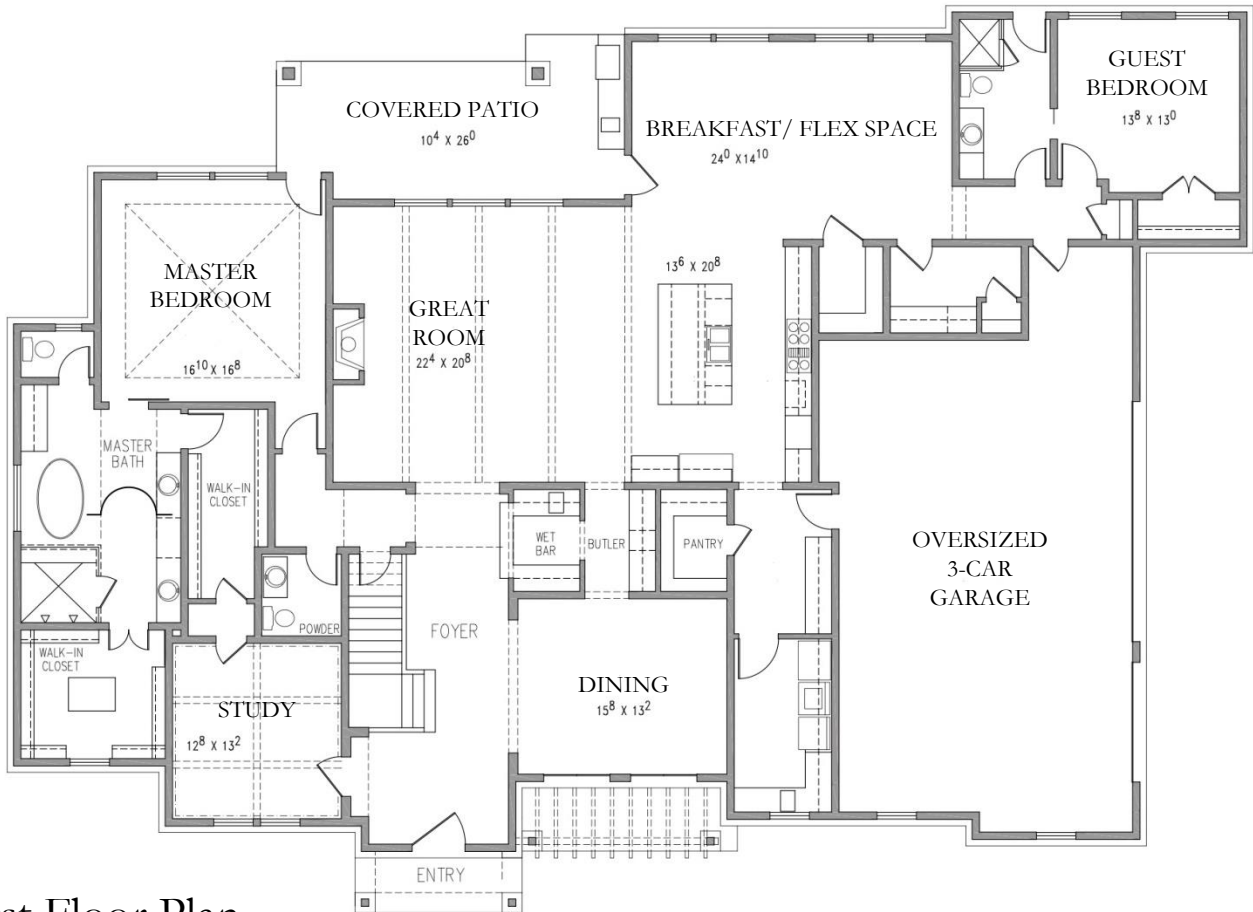

11615 Windy Lane

Second Floor Plan

First Floor Plan

All Plans Copyrighted and subject to change.
Room dimensions are approximate..

731 W. 16th St., Houston, TX 77008
Melissa Arnold 832-827-4454