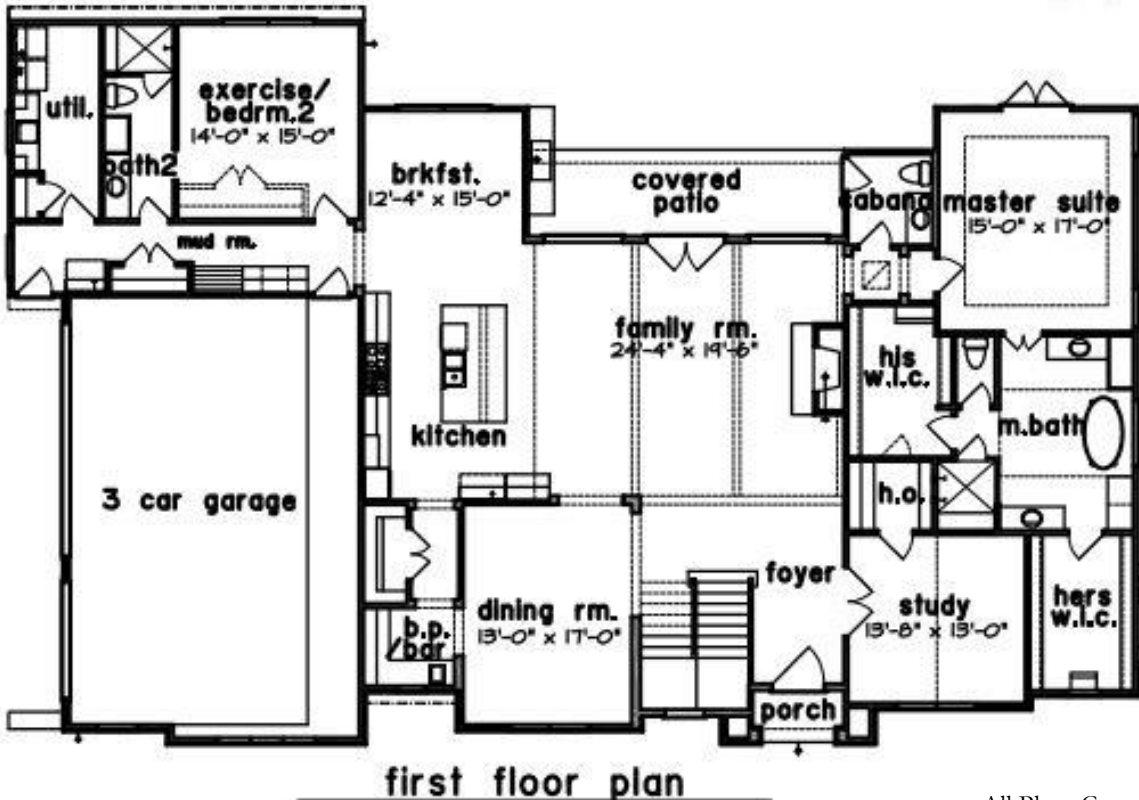

# Hunters Creek Village

10822 Long Shadow Lane

All Plans Copyrighted and subject to change  
Room dimensions are approximate.

731 W. 16<sup>th</sup> St., Houston, TX 77008  
832-827-4454