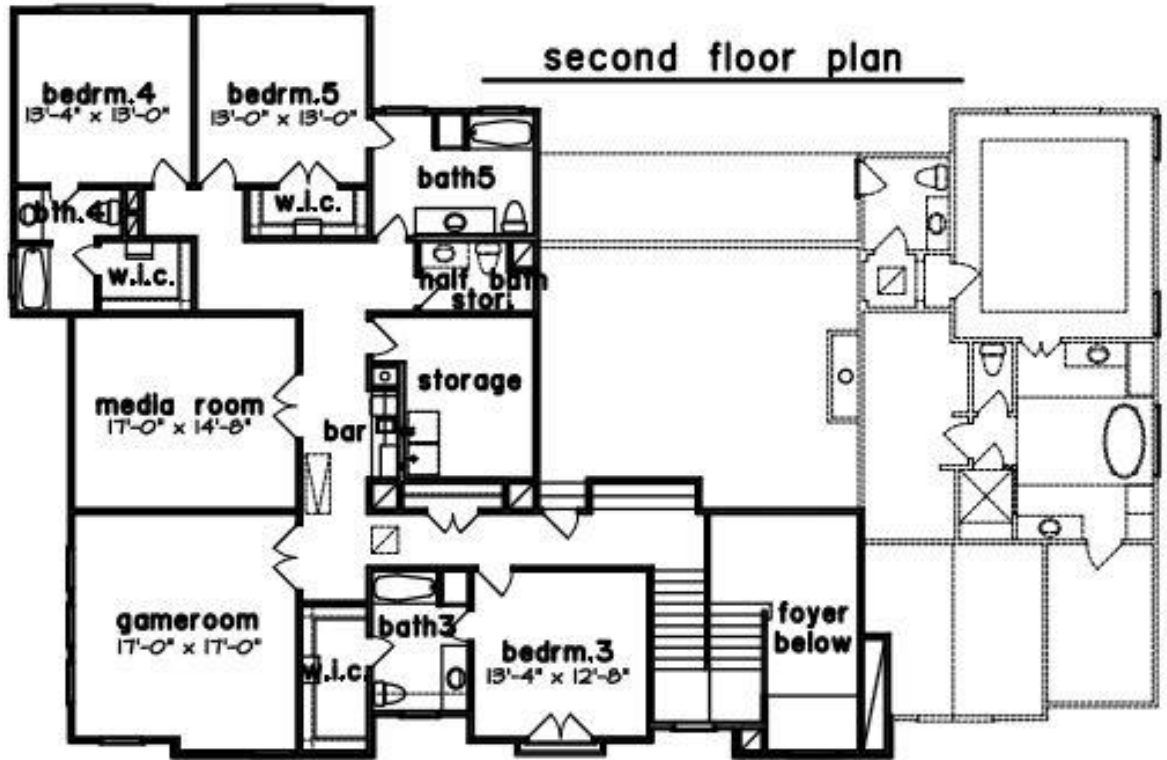

# Hunters Creek Village

10822 Long Shadow Lane

All Plans Copyrighted and subject to change  
Room dimensions are approximate.

731 W. 16<sup>th</sup> St., Houston, TX 77008  
832-827-4454